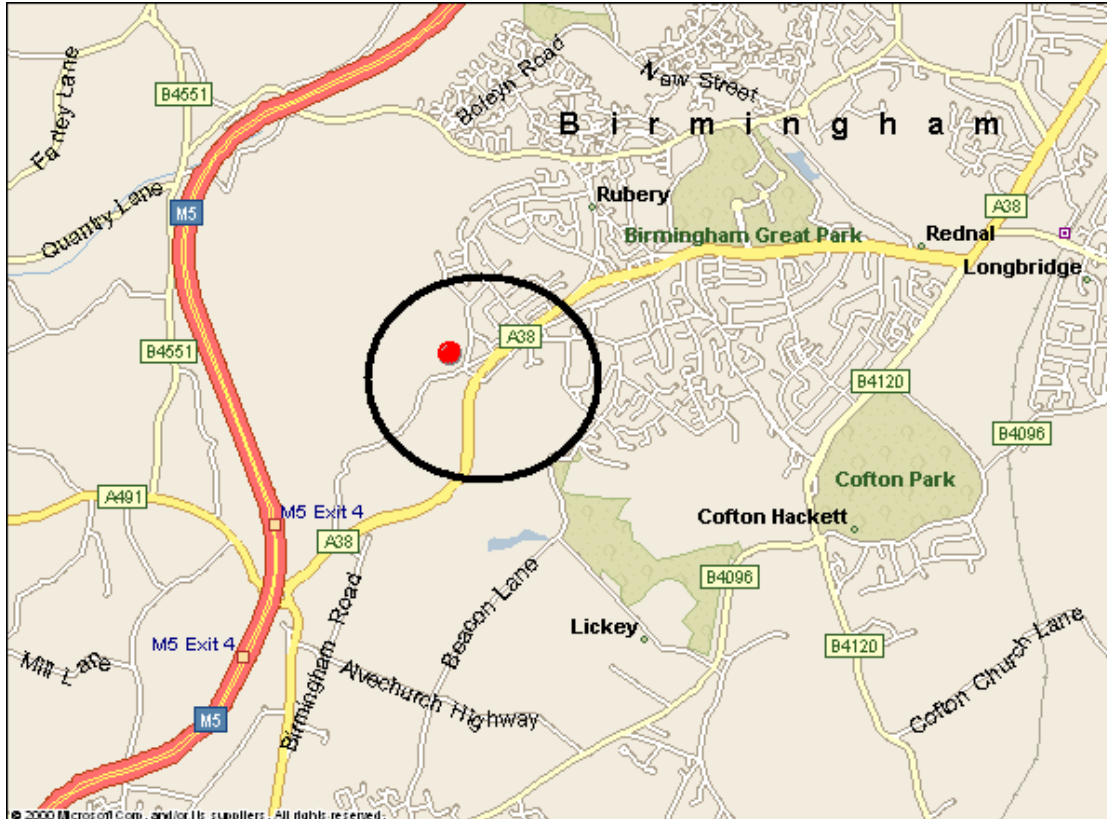

Directions to Waseley Hills School School Road Rubery

From Birmingham

Follow signs on A38 for Bromsgrove & M5 Motorway. At Rubery filter left just before bridge into Whettybridge Road and then into School Road. School is opposite Gannow Road.

From South (M5 / A38 & A491)

At Motorway Junction 4 follow signs to Birmingham. Approx 1 mile filter left (Just under Bridge) and turn into Gannow Road. School is at end of Road.

See enlarged view of directions on sheet