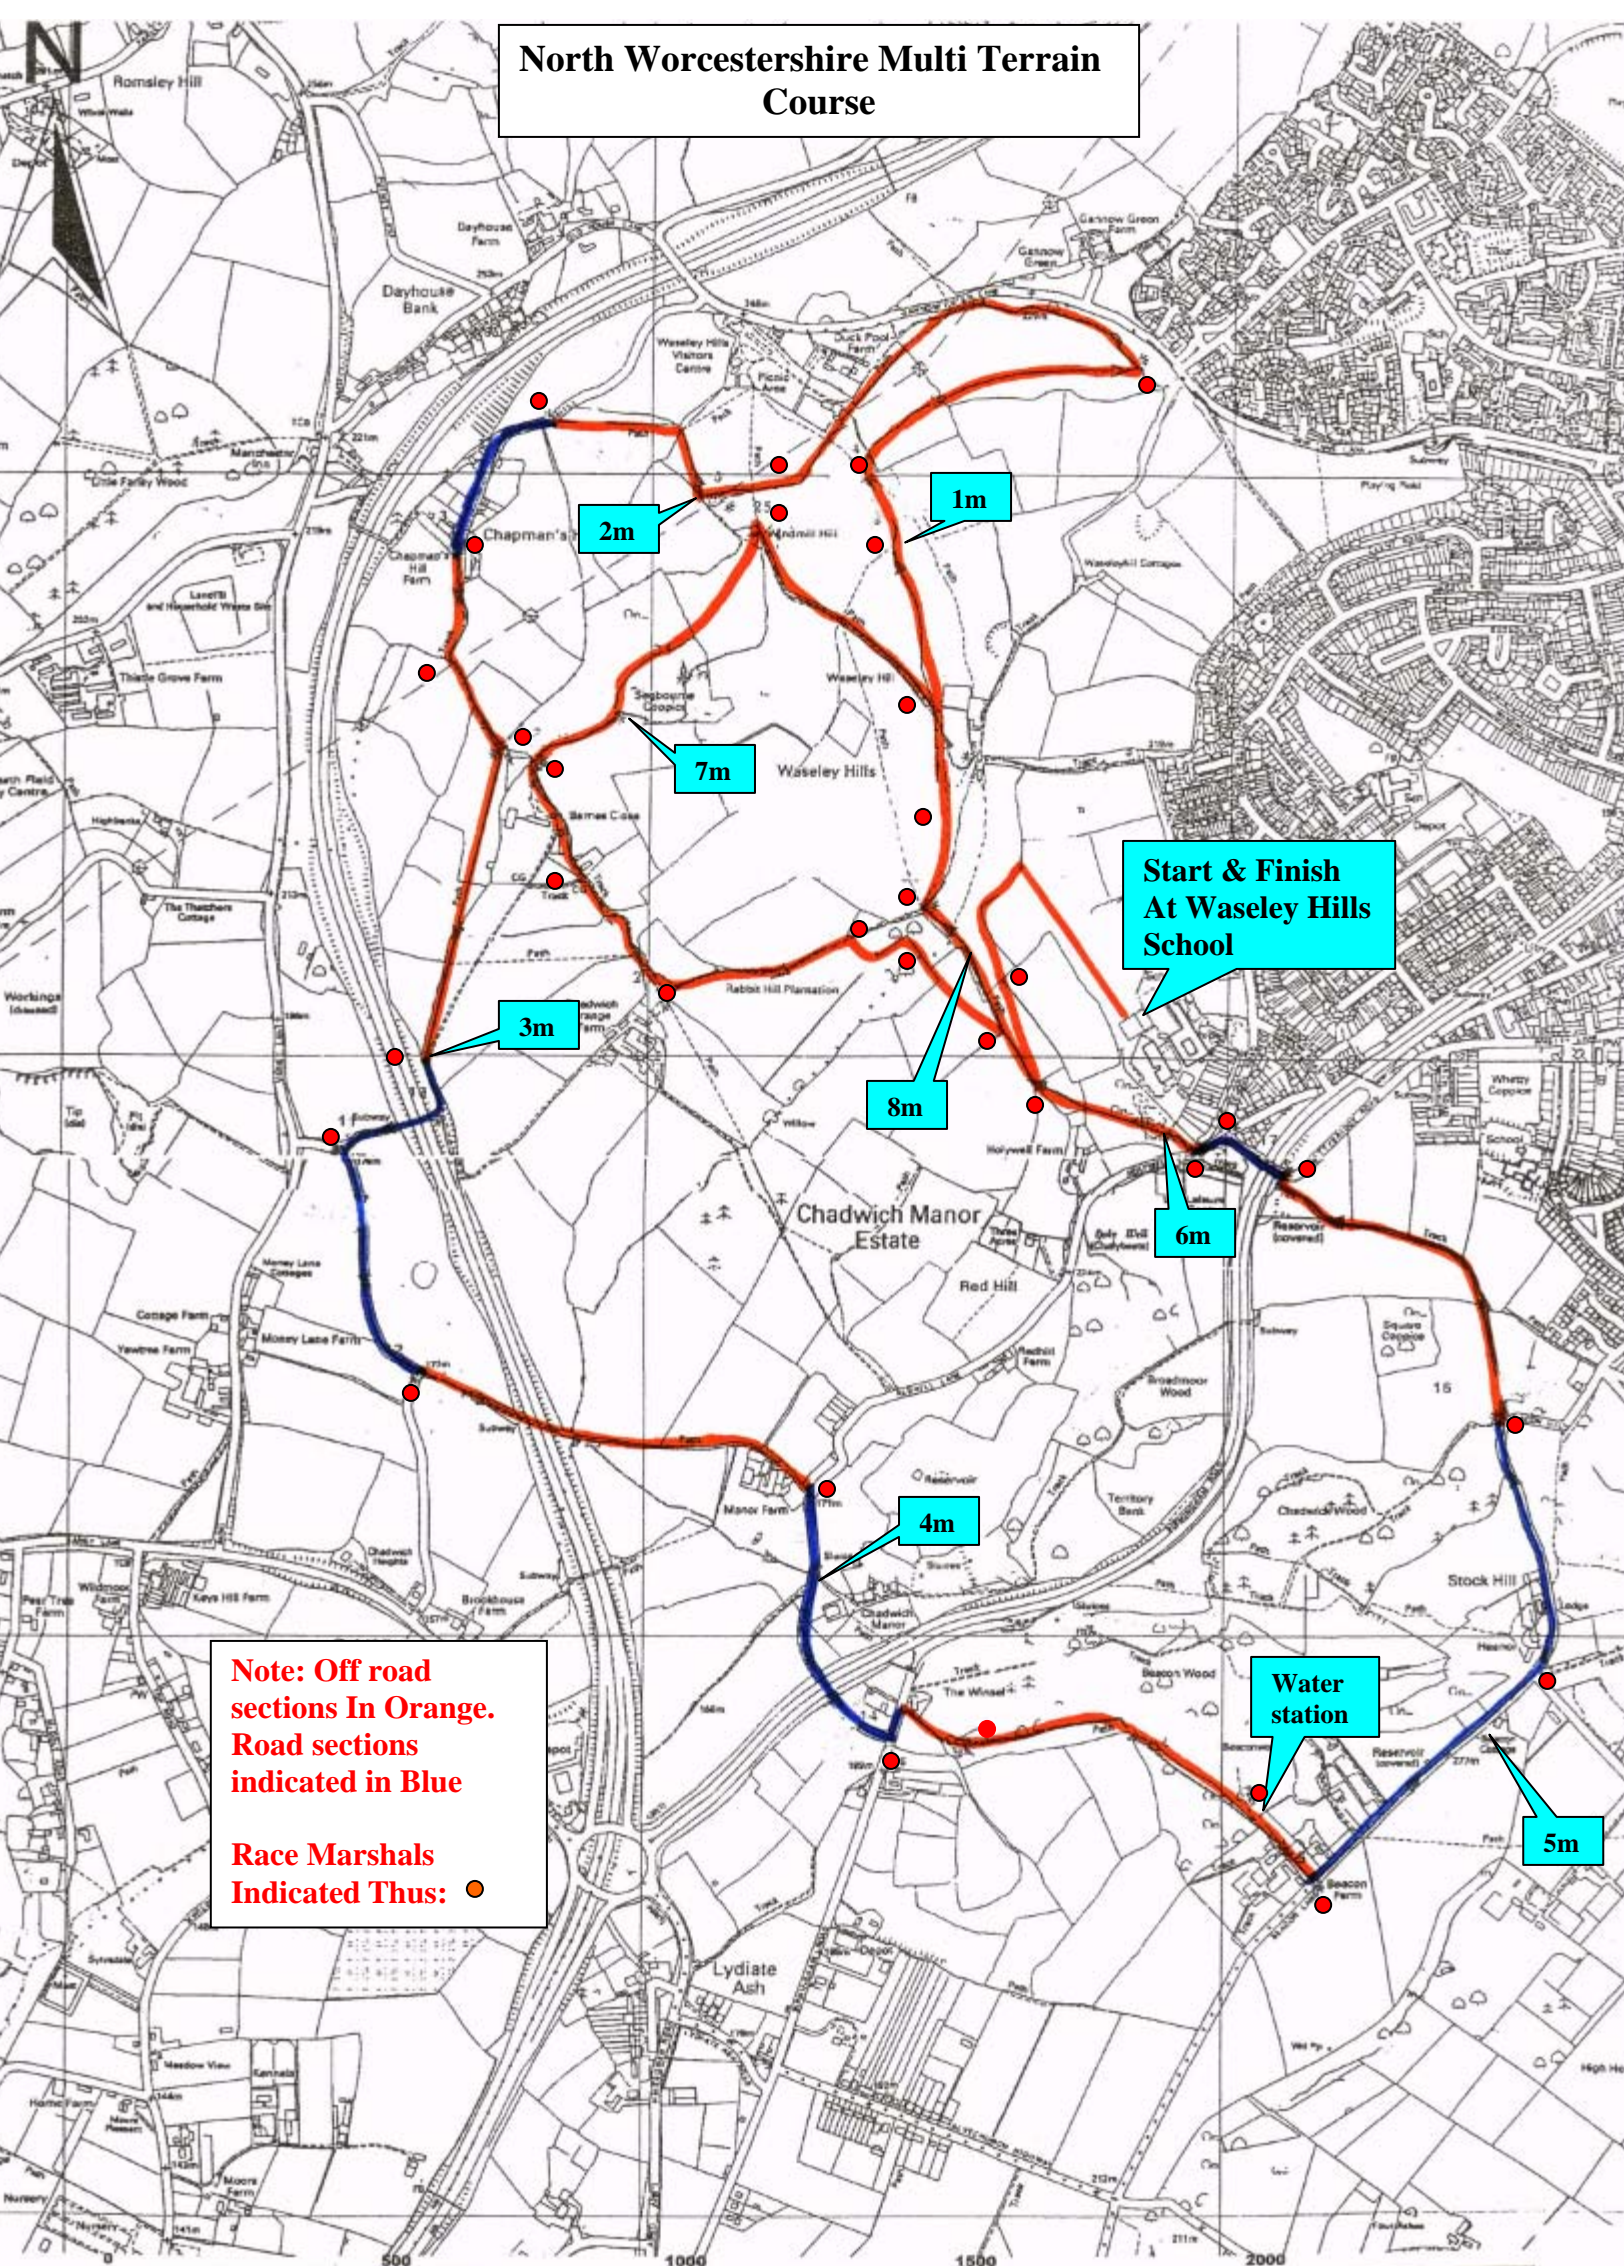

# North Worcestershire Multi Terrain Course

**Note: Off road sections In Orange. Road sections indicated in Blue**

**Race Marshals Indicated Thus:** ●

**Start & Finish At Waseley Hills School**

**Water station**