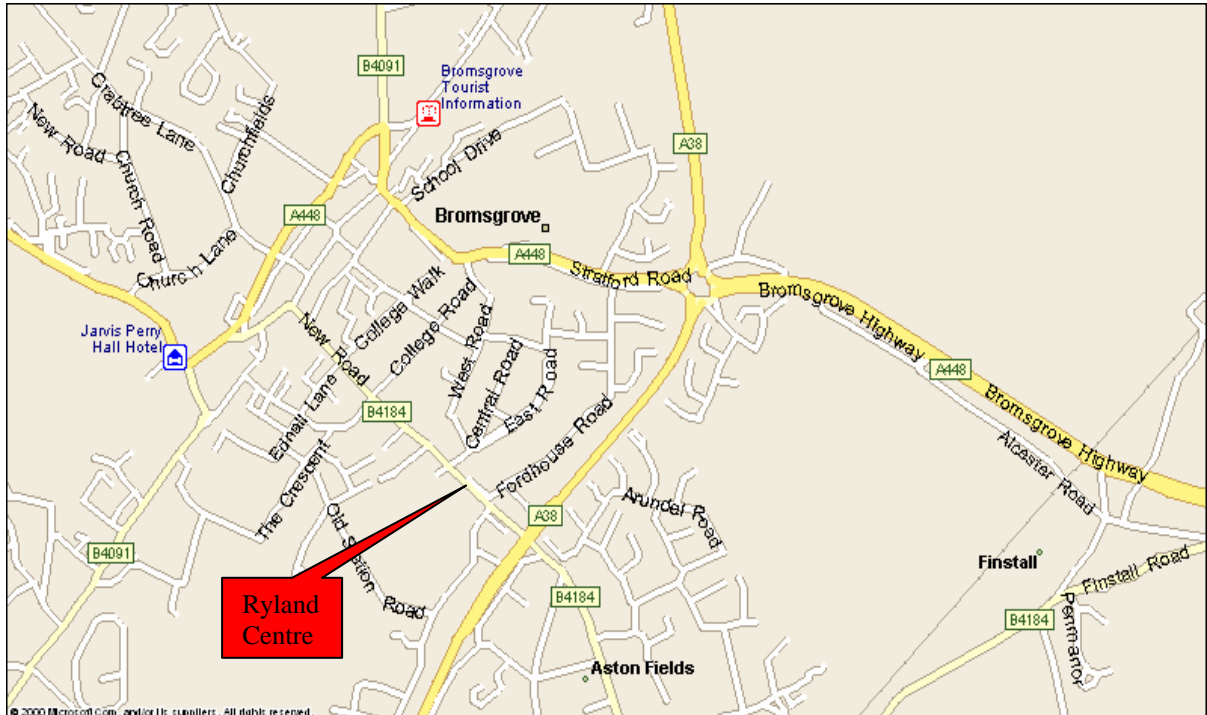

# Bromsgrove Training Headquarters

## Directions to Ryland Centre New Road Bromsgrove

### Directions;

Ryland Centre is approx half a mile from Bromsgrove town centre and 200yds from the Bromsgrove bypass (A38) on the B4184.