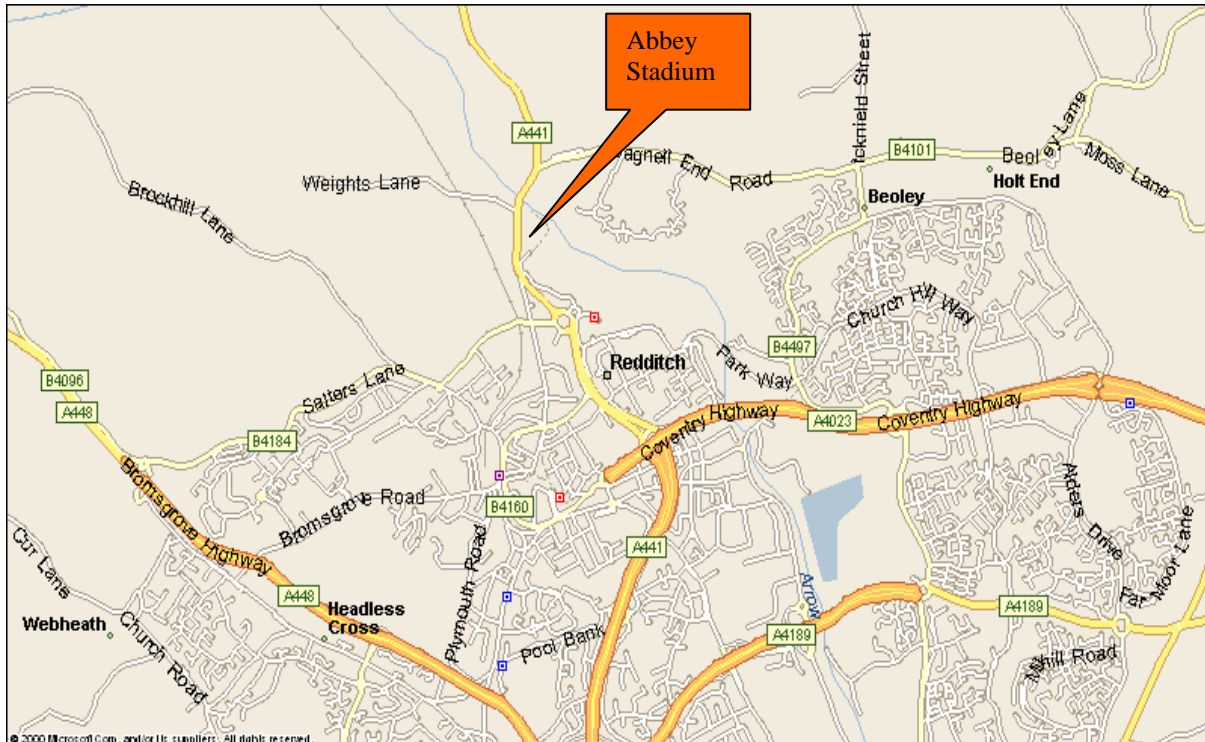

Redditch Training Headquarters

Abbey Stadium
Birmingham Road
Redditch

Directions:

From Redditch town centre follow signs for Birmingham (A441)

At First Island follow signs for crematorium and then on to stadium