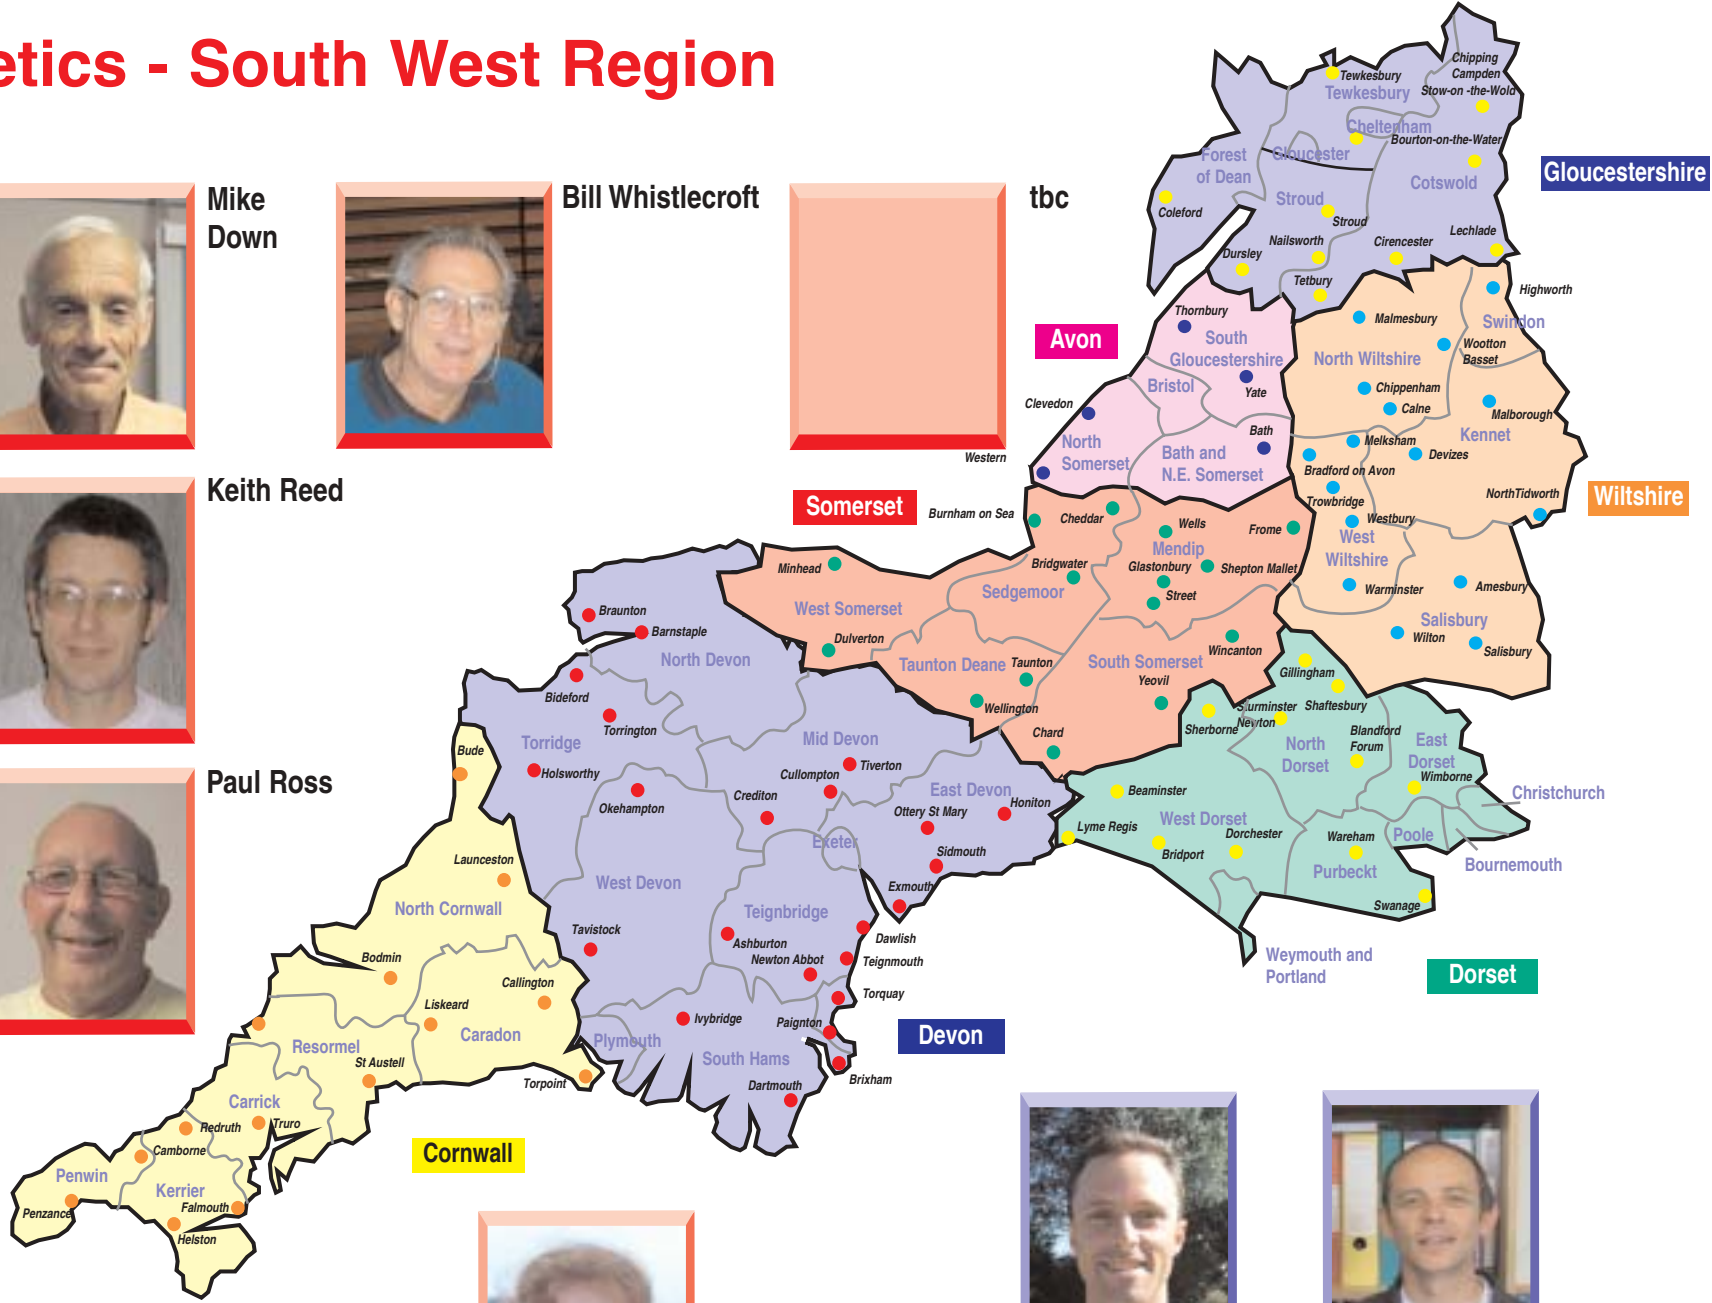

Mike Down

Bill Whistlecroft

tbc

Mo Pearson

Paul Ross

Sonya Ellis
Regional Manager
07968 498709
sellis@englandathletics.org